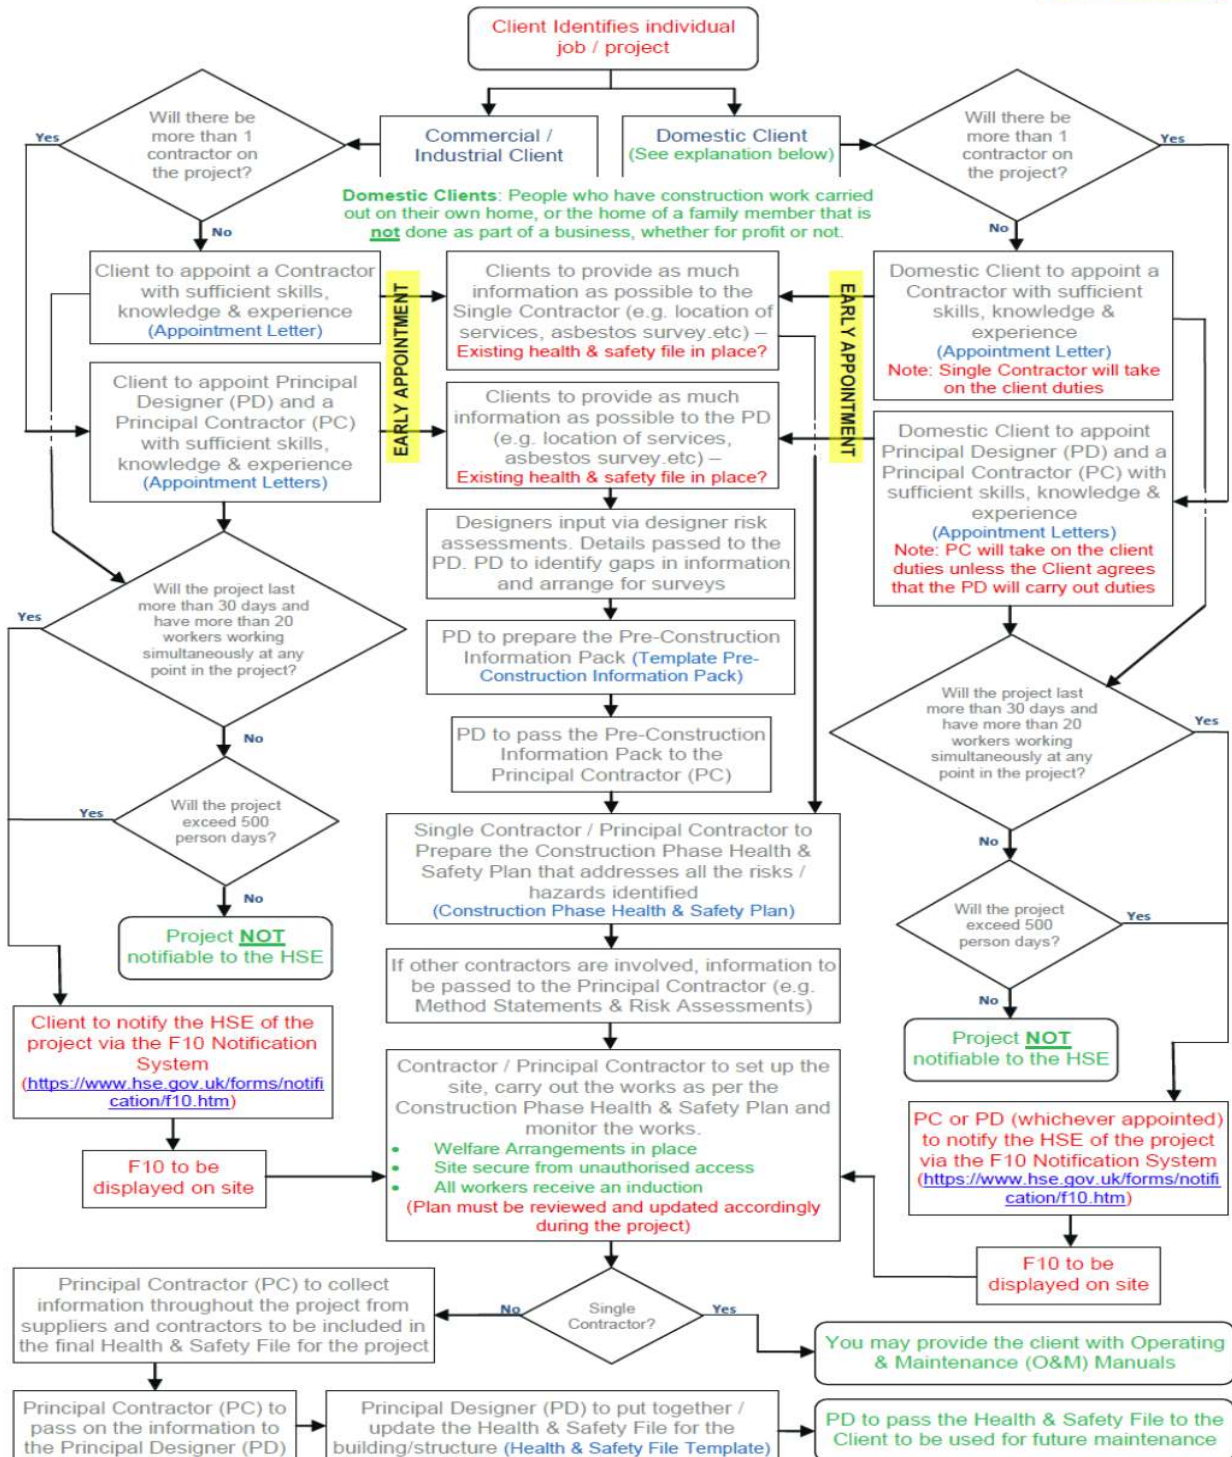

CDM 2015 Decision Tree - All Construction Work

If you need CDM support from Salus, please call us on 01978 504144 to get your FREE quote

T: 01978 504144 W: www.salusservices.co.uk

Salus Services Ltd, Suite 11, Unit 1 Meadows View, Rhosddu Ind. Est., Wrexham, LL11 4YL